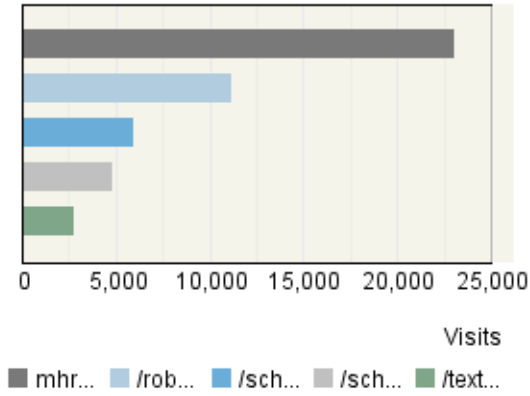

Exit Pages

Page View Summary

Page Views	326,914
Average per Day	15,567
Average Page Views per Visit	0.53

Hit Summary

Successful Hits for Entire Site	37,503,904
Average Hits per Day	1,785,900
Home Page Hits	31,405