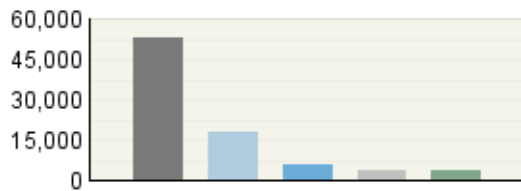

Pages

Visits

Referring Site

Visits

Visitor Summary

Visitors	384,023
Visitors Who Visited Once	339,486
Visitors Who Visited More Than Once	44,537
Average Visits per Visitor	1.47

Visit Summary

Visits	563,667
Average per Day	18,788
Average Visit Duration	00:21:10
Median Visit Duration	00:02:37
International Visits	44%
Visits of Unknown Origin	2%
Visits from Your Country: India (IN)	54%