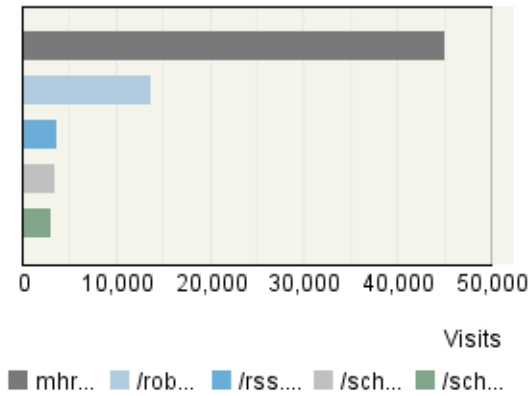

Pages

Visits

Referring Site

Visits

Visitor Summary

Visitors	384,023
Visitors Who Visited Once	339,486
Visitors Who Visited More Than Once	44,537
Average Visits per Visitor	1.47

Visit Summary

Visits	563,667
Average per Day	18,788
Average Visit Duration	00:21:10
Median Visit Duration	00:02:37
International Visits	44%
Visits of Unknown Origin	2%
Visits from Your Country: India (IN)	54%

Exit Pages

Page View Summary

Page Views	332,196
Average per Day	11,073
Average Page Views per Visit	0.59

Hit Summary

Successful Hits for Entire Site	37,898,649
Average Hits per Day	1,263,288
Home Page Hits	68,403