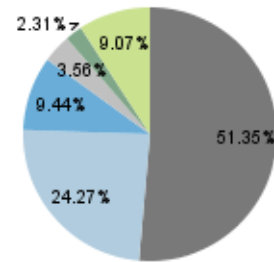

Pages

Visits

Referring Site

Visits

Visitor Summary

Visitors	384,023
Visitors Who Visited Once	339,486
Visitors Who Visited More Than Once	44,537
Average Visits per Visitor	1.47

Visit Summary

Visits	563,667
Average per Day	18,788
Average Visit Duration	00:21:10
Median Visit Duration	00:02:37
International Visits	44%
Visits of Unknown Origin	2%
Visits from Your Country: India (IN)	54%