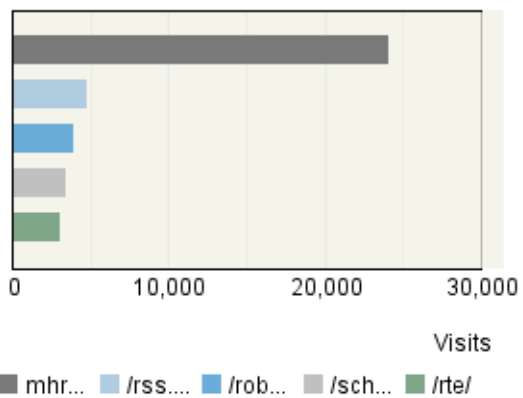

Exit Pages

Page View Summary

Page Views	385,468
Average per Day	12,434
Average Page Views per Visit	0.8

Hit Summary

Successful Hits for Entire Site	40,768,120
Average Hits per Day	1,315,100
Home Page Hits	30,190