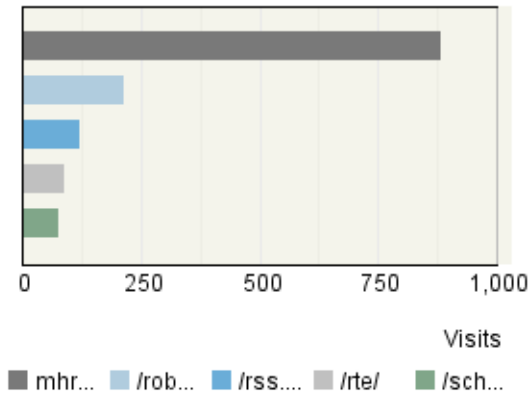

Exit Pages

Page View Summary

Page Views	8,753
Average per Day	8,753
Average Page Views per Visit	0.45

Hit Summary

Successful Hits for Entire Site	856,269
Average Hits per Day	856,269
Home Page Hits	1,274