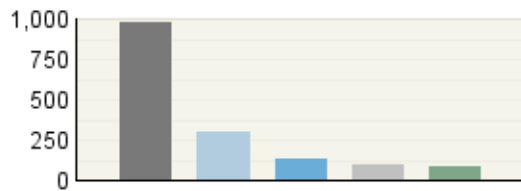

Overview Dashboard

This dashboard provides an overview of the data available in the report template. You can click a graph title to navigate to the corresponding report page.

Pages

Visits