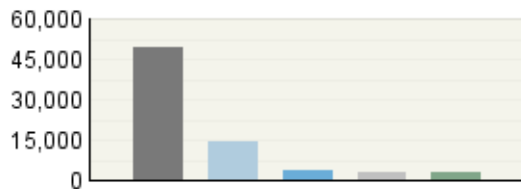

Pages

Visits

Referring Site

Visits

Visitor Summary

Visitors	422,636
Visitors Who Visited Once	373,005
Visitors Who Visited More Than Once	49,631
Average Visits per Visitor	1.63

Visit Summary

Visits	689,648
Average per Day	22,246
Average Visit Duration	00:21:25
Median Visit Duration	00:02:23
International Visits	51%
Visits of Unknown Origin	1%
Visits from Your Country: India (IN)	48%