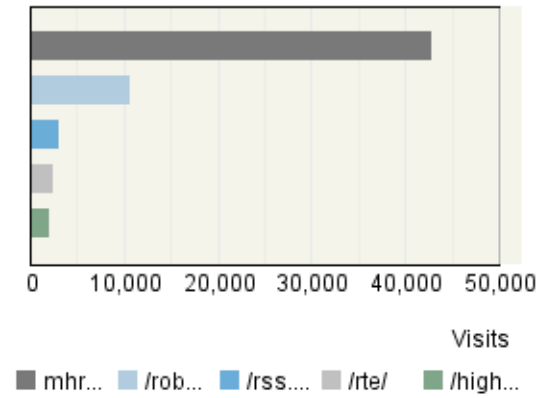

Pages

Visits

Referring Site

Visits

Visitor Summary

Visitors	422,636
Visitors Who Visited Once	373,005
Visitors Who Visited More Than Once	49,631
Average Visits per Visitor	1.63

Visit Summary

Visits	689,648
Average per Day	22,246
Average Visit Duration	00:21:25
Median Visit Duration	00:02:23
International Visits	51%
Visits of Unknown Origin	1%
Visits from Your Country: India (IN)	48%

Exit Pages

Page View Summary

Page Views	488,671
Average per Day	15,763
Average Page Views per Visit	0.71

Hit Summary

Successful Hits for Entire Site	39,134,788
Average Hits per Day	1,262,412
Home Page Hits	63,317