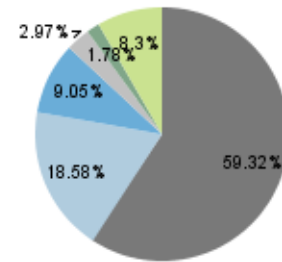

Pages

Visits

Referring Site

Visits

Visitor Summary

Visitors	422,636
Visitors Who Visited Once	373,005
Visitors Who Visited More Than Once	49,631
Average Visits per Visitor	1.63

Visit Summary

Visits	689,648
Average per Day	22,246
Average Visit Duration	00:21:25
Median Visit Duration	00:02:23
International Visits	51%
Visits of Unknown Origin	1%
Visits from Your Country: India (IN)	48%