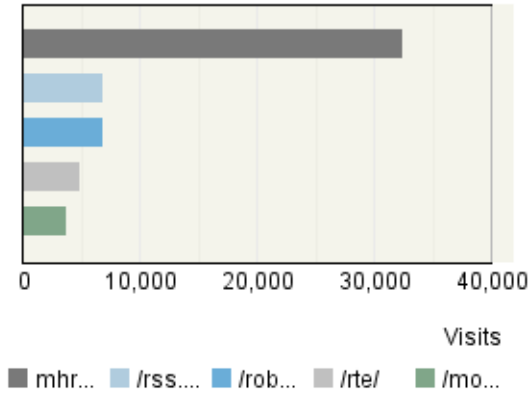

Pages

Visits

Referring Site

Visits

Visitor Summary

Visitors	399,956
Visitors Who Visited Once	357,312
Visitors Who Visited More Than Once	42,644
Average Visits per Visitor	1.34

Visit Summary

Visits	536,965
Average per Day	17,321
Average Visit Duration	00:17:15
Median Visit Duration	00:02:33
International Visits	34%
Visits of Unknown Origin	2%
Visits from Your Country: India (IN)	64%

Exit Pages

Page View Summary

Page Views	548,048
Average per Day	17,678
Average Page Views per Visit	1.02

Hit Summary

Successful Hits for Entire Site	46,101,270
Average Hits per Day	1,487,137
Home Page Hits	43,575