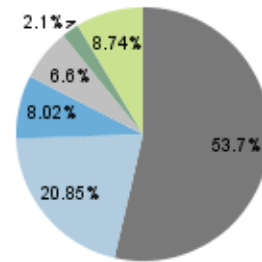

Pages

Visits

Referring Site

Visits

Visitor Summary

Visitors	399,956
Visitors Who Visited Once	357,312
Visitors Who Visited More Than Once	42,644
Average Visits per Visitor	1.34

Visit Summary

Visits	536,965
Average per Day	17,321
Average Visit Duration	00:17:15
Median Visit Duration	00:02:33
International Visits	34%
Visits of Unknown Origin	2%
Visits from Your Country: India (IN)	64%