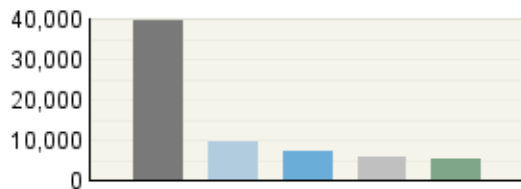

Pages

Visits

Referring Site

Visits

Visitor Summary

Visitors	399,956
Visitors Who Visited Once	357,312
Visitors Who Visited More Than Once	42,644
Average Visits per Visitor	1.34

Visit Summary

Visits	536,965
Average per Day	17,321
Average Visit Duration	00:17:15
Median Visit Duration	00:02:33
International Visits	34%
Visits of Unknown Origin	2%
Visits from Your Country: India (IN)	64%