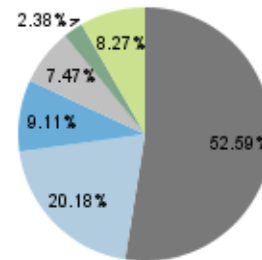

Copyright (C) 1996-2010 Webtrends Inc. All rights reserved.

Table of Contents

Overview Dashboard	1
--	---

Overview Dashboard

This dashboard provides an overview of the data available in the report template. You can click a graph title to navigate to the corresponding report page.

Pages

Visits

Referring Site

Visits

Visitor Summary

Visitors	455,045
Visitors Who Visited Once	412,074
Visitors Who Visited More Than Once	42,971
Average Visits per Visitor	1.31

Visit Summary

Visits	594,556
Average per Day	19,818
Average Visit Duration	00:17:52
Median Visit Duration	00:01:58
International Visits	35%
Visits of Unknown Origin	2%
Visits from Your Country: India (IN)	64%