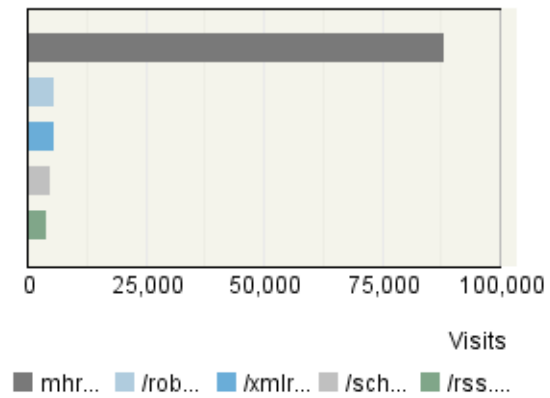

Pages

Visits

Referring Site

Visits

Visitor Summary

Visitors	455,045
Visitors Who Visited Once	412,074
Visitors Who Visited More Than Once	42,971
Average Visits per Visitor	1.31

Visit Summary

Visits	594,556
Average per Day	19,818
Average Visit Duration	00:17:52
Median Visit Duration	00:01:58
International Visits	35%
Visits of Unknown Origin	2%
Visits from Your Country: India (IN)	64%

Exit Pages

Page View Summary

Page Views	533,618
Average per Day	17,787
Average Page Views per Visit	0.9

Hit Summary

Successful Hits for Entire Site	46,036,321
Average Hits per Day	1,534,544
Home Page Hits	301,404