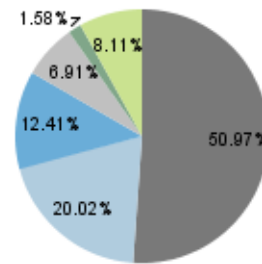

Copyright (C) 1996-2010 Webtrends Inc. All rights reserved.

Table of Contents

Overview Dashboard	1
--	---

Overview Dashboard

This dashboard provides an overview of the data available in the report template. You can click a graph title to navigate to the corresponding report page.

Pages

Visits

Referring Site

Visits

Visitor Summary

Visitors	484,550
Visitors Who Visited Once	437,020
Visitors Who Visited More Than Once	47,530
Average Visits per Visitor	1.33

Visit Summary

Visits	643,136
Average per Day	20,746
Average Visit Duration	00:17:54
Median Visit Duration	00:02:24
International Visits	34%
Visits of Unknown Origin	2%
Visits from Your Country: India (IN)	64%