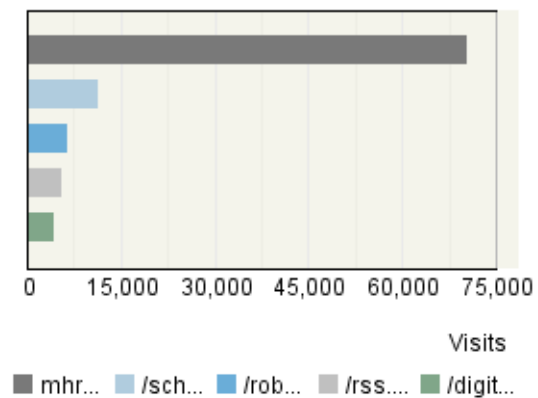

Pages

Visits

Referring Site

Visits

Visitor Summary

Visitors	484,550
Visitors Who Visited Once	437,020
Visitors Who Visited More Than Once	47,530
Average Visits per Visitor	1.33

Visit Summary

Visits	643,136
Average per Day	20,746
Average Visit Duration	00:17:54
Median Visit Duration	00:02:24
International Visits	34%
Visits of Unknown Origin	2%
Visits from Your Country: India (IN)	64%

Exit Pages

Page View Summary

Page Views	523,829
Average per Day	16,897
Average Page Views per Visit	0.81

Hit Summary

Successful Hits for Entire Site	48,751,775
Average Hits per Day	1,572,637
Home Page Hits	150,579