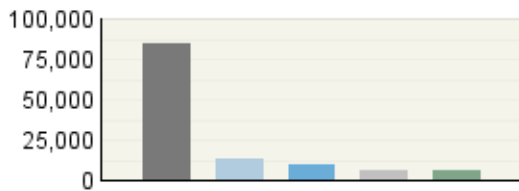

Pages

Visits

Referring Site

Visits

Visitor Summary

Visitors	484,550
Visitors Who Visited Once	437,020
Visitors Who Visited More Than Once	47,530
Average Visits per Visitor	1.33

Visit Summary

Visits	643,136
Average per Day	20,746
Average Visit Duration	00:17:54
Median Visit Duration	00:02:24
International Visits	34%
Visits of Unknown Origin	2%
Visits from Your Country: India (IN)	64%