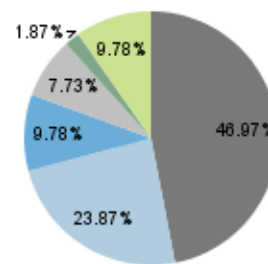

Pages

Visits

Referring Site

Visits

Visitor Summary

Visitors	326,627
Visitors Who Visited Once	301,910
Visitors Who Visited More Than Once	24,717
Average Visits per Visitor	1.15

Visit Summary

Visits	377,107
Average per Day	13,966
Average Visit Duration	00:16:36
Median Visit Duration	00:02:49
International Visits	37%
Visits of Unknown Origin	2%
Visits from Your Country: India (IN)	61%