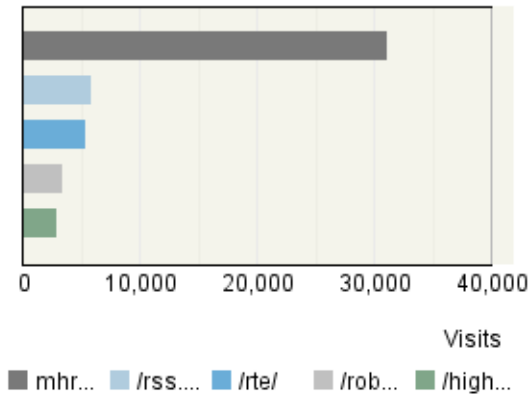

Pages

Visits

Referring Site

Visits

Visitor Summary

Visitors	326,627
Visitors Who Visited Once	301,910
Visitors Who Visited More Than Once	24,717
Average Visits per Visitor	1.15

Visit Summary

Visits	377,107
Average per Day	13,966
Average Visit Duration	00:16:36
Median Visit Duration	00:02:49
International Visits	37%
Visits of Unknown Origin	2%
Visits from Your Country: India (IN)	61%

Exit Pages

Page View Summary

Page Views	371,006
Average per Day	13,740
Average Page Views per Visit	0.98

Hit Summary

Successful Hits for Entire Site	27,799,755
Average Hits per Day	1,029,620
Home Page Hits	48,945