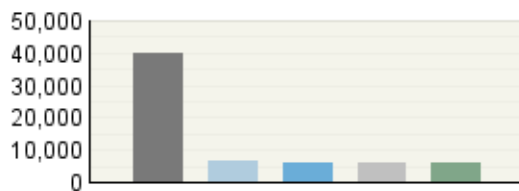

Pages

Visits

Referring Site

Visits

Visitor Summary

Visitors	326,627
Visitors Who Visited Once	301,910
Visitors Who Visited More Than Once	24,717
Average Visits per Visitor	1.15

Visit Summary

Visits	377,107
Average per Day	13,966
Average Visit Duration	00:16:36
Median Visit Duration	00:02:49
International Visits	37%
Visits of Unknown Origin	2%
Visits from Your Country: India (IN)	61%