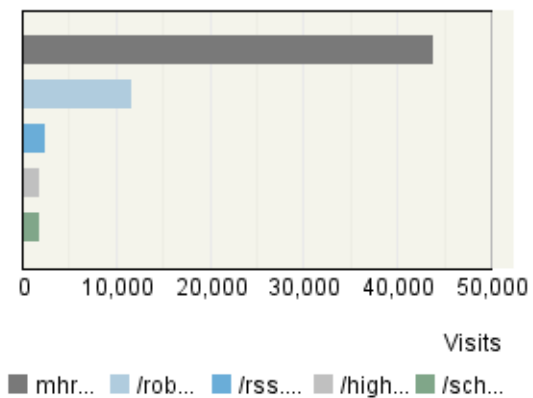

Exit Pages

Page View Summary

Page Views	279,116
Average per Day	9,624
Average Page Views per Visit	0.42

Hit Summary

Successful Hits for Entire Site	38,087,646
Average Hits per Day	1,313,367
Home Page Hits	68,720