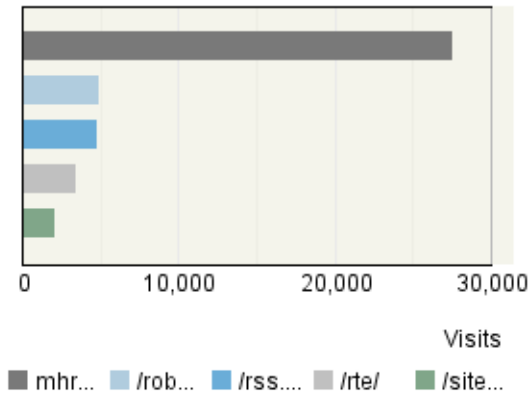

Pages

Visits

Referring Site

Visits

Visitor Summary

Visitors	349,481
Visitors Who Visited Once	312,175
Visitors Who Visited More Than Once	37,306
Average Visits per Visitor	1.35

Visit Summary

Visits	471,393
Average per Day	16,835
Average Visit Duration	00:19:12
Median Visit Duration	00:02:19
International Visits	34%
Visits of Unknown Origin	2%
Visits from Your Country: India (IN)	64%

Exit Pages

Page View Summary

Page Views	328,645
Average per Day	11,737
Average Page Views per Visit	0.7

Hit Summary

Successful Hits for Entire Site	40,068,979
Average Hits per Day	1,431,034
Home Page Hits	38,384