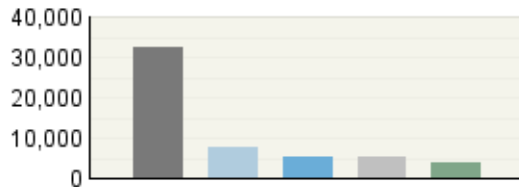

Pages

Visits

Referring Site

Visits

Visitor Summary

Visitors	349,481
Visitors Who Visited Once	312,175
Visitors Who Visited More Than Once	37,306
Average Visits per Visitor	1.35

Visit Summary

Visits	471,393
Average per Day	16,835
Average Visit Duration	00:19:12
Median Visit Duration	00:02:19
International Visits	34%
Visits of Unknown Origin	2%
Visits from Your Country: India (IN)	64%