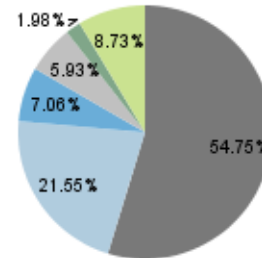

Copyright (C) 1996-2010 Webtrends Inc. All rights reserved.

Table of Contents

Overview Dashboard	1
--	---

Overview Dashboard

This dashboard provides an overview of the data available in the report template. You can click a graph title to navigate to the corresponding report page.

Pages

Visits

Referring Site

Visits

Visitor Summary

Visitors	349,481
Visitors Who Visited Once	312,175
Visitors Who Visited More Than Once	37,306
Average Visits per Visitor	1.35

Visit Summary

Visits	471,393
Average per Day	16,835
Average Visit Duration	00:19:12
Median Visit Duration	00:02:19
International Visits	34%
Visits of Unknown Origin	2%
Visits from Your Country: India (IN)	64%