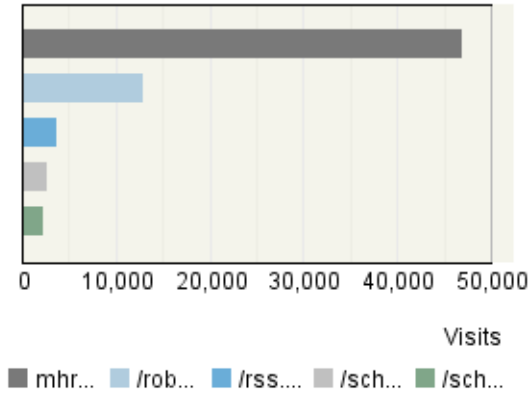

Pages

Referring Site

Visitor Summary

Visitors	386,271
Visitors Who Visited Once	343,881
Visitors Who Visited More Than Once	42,390
Average Visits per Visitor	1.52

Visit Summary

Visits	587,977
Average per Day	18,967
Average Visit Duration	00:22:58
Median Visit Duration	00:02:39
International Visits	47%
Visits of Unknown Origin	1%
Visits from Your Country: India (IN)	51%

Exit Pages

Page View Summary

Page Views	370,251
Average per Day	11,943
Average Page Views per Visit	0.63

Hit Summary

Successful Hits for Entire Site	36,715,702
Average Hits per Day	1,184,377
Home Page Hits	69,529