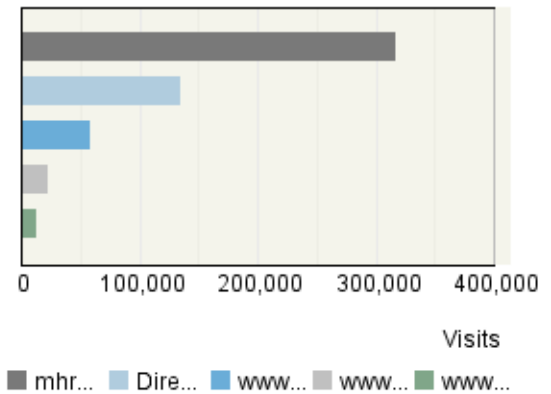

Copyright (C) 1996-2010 Webtrends Inc. All rights reserved.

Table of Contents

Overview Dashboard	1
--	---

Overview Dashboard

This dashboard provides an overview of the data available in the report template. You can click a graph title to navigate to the corresponding report page.

Pages

Referring Site

Visitor Summary

Visitors	386,271
Visitors Who Visited Once	343,881
Visitors Who Visited More Than Once	42,390
Average Visits per Visitor	1.52

Visit Summary

Visits	587,977
Average per Day	18,967
Average Visit Duration	00:22:58
Median Visit Duration	00:02:39
International Visits	47%
Visits of Unknown Origin	1%
Visits from Your Country: India (IN)	51%

Exit Pages

Page View Summary

Page Views	370,251
Average per Day	11,943
Average Page Views per Visit	0.63

Hit Summary

Successful Hits for Entire Site	36,715,702
Average Hits per Day	1,184,377
Home Page Hits	69,529