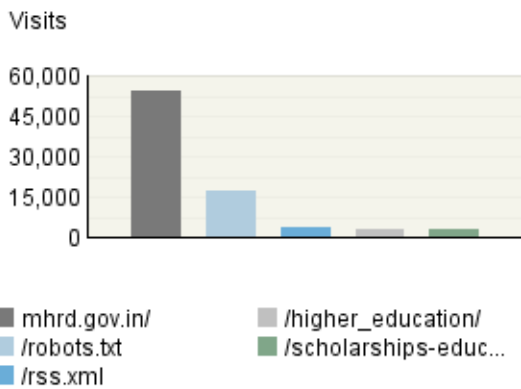

Copyright (C) 1996-2010 Webtrends Inc. All rights reserved.

Table of Contents

Overview Dashboard	1
--	---

Overview Dashboard

This dashboard provides an overview of the data available in the report template. You can click a graph title to navigate to the corresponding report page.

Pages

Referring Site

Visitor Summary

Visitors	386,271
Visitors Who Visited Once	343,881
Visitors Who Visited More Than Once	42,390
Average Visits per Visitor	1.52

Visit Summary

Visits	587,977
Average per Day	18,967
Average Visit Duration	00:22:58
Median Visit Duration	00:02:39
International Visits	47%
Visits of Unknown Origin	1%
Visits from Your Country: India (IN)	51%