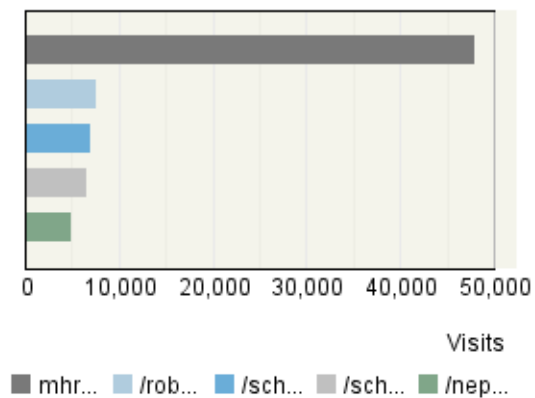

Exit Pages

Page View Summary

Page Views	452,665
Average per Day	14,602
Average Page Views per Visit	0.44

Hit Summary

Successful Hits for Entire Site	66,665,890
Average Hits per Day	2,150,512
Home Page Hits	67,132