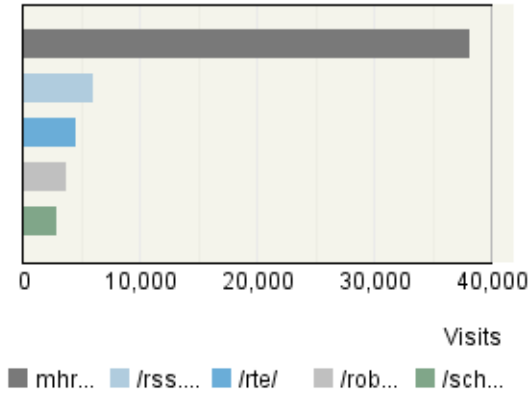

Exit Pages

Page View Summary

Page Views	386,793
Average per Day	12,893
Average Page Views per Visit	0.79

Hit Summary

Successful Hits for Entire Site	41,108,756
Average Hits per Day	1,370,291
Home Page Hits	48,120