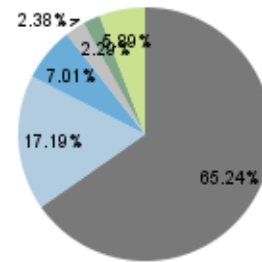

Copyright (C) 1996-2010 Webtrends Inc. All rights reserved.

Table of Contents

Overview Dashboard	1
--	---

Overview Dashboard

This dashboard provides an overview of the data available in the report template. You can click a graph title to navigate to the corresponding report page.

Pages

Visits

Referring Site

Visits

Visitor Summary

Visitors	17,684
Visitors Who Visited Once	15,711
Visitors Who Visited More Than Once	1,973
Average Visits per Visitor	1.33

Visit Summary

Visits	23,526
Average per Day	23,526
Average Visit Duration	00:30:15
Median Visit Duration	00:03:31
International Visits	49%
Visits of Unknown Origin	2%
Visits from Your Country: India (IN)	49%