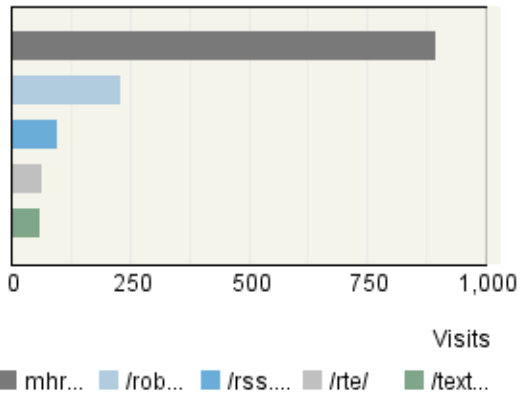

Pages

Visits

Referring Site

Visits

Visitor Summary

Visitors	17,684
Visitors Who Visited Once	15,711
Visitors Who Visited More Than Once	1,973
Average Visits per Visitor	1.33

Visit Summary

Visits	23,526
Average per Day	23,526
Average Visit Duration	00:30:15
Median Visit Duration	00:03:31
International Visits	49%
Visits of Unknown Origin	2%
Visits from Your Country: India (IN)	49%

Exit Pages

Page View Summary

Page Views	11,977
Average per Day	11,977
Average Page Views per Visit	0.51

Hit Summary

Successful Hits for Entire Site	1,407,944
Average Hits per Day	1,407,944
Home Page Hits	1,188