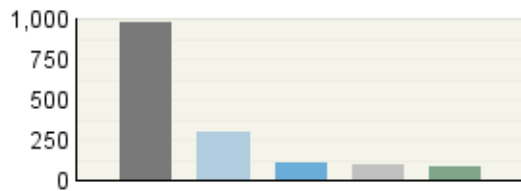

Pages

Visits

Referring Site

Visits

Visitor Summary

Visitors	17,684
Visitors Who Visited Once	15,711
Visitors Who Visited More Than Once	1,973
Average Visits per Visitor	1.33

Visit Summary

Visits	23,526
Average per Day	23,526
Average Visit Duration	00:30:15
Median Visit Duration	00:03:31
International Visits	49%
Visits of Unknown Origin	2%
Visits from Your Country: India (IN)	49%